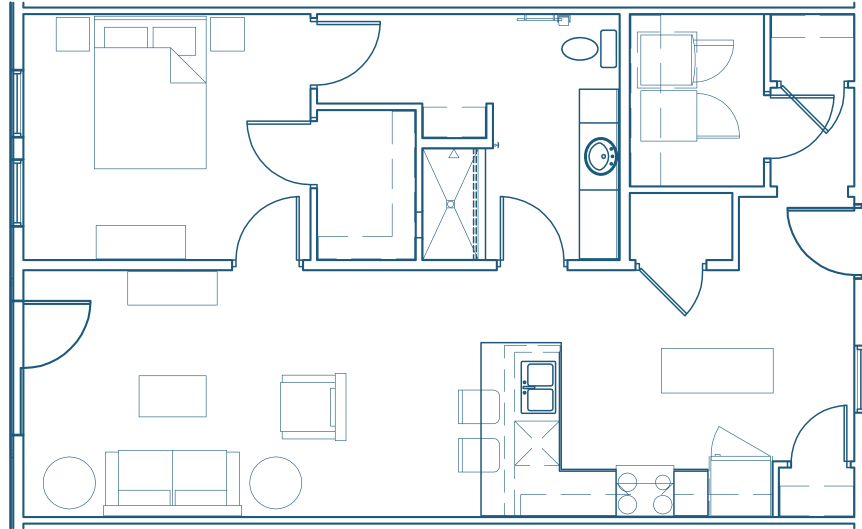

## *The Bluff*

---

*1 Bedroom | 1 Bath*  
*855-985 sq ft*

### APARTMENT AMENITIES

*Open floor plan*

*Large walk-in closet*

*Balcony*

*Hardwood floors*

*Granite countertops*

*Elegant cabinetry and finishes*

*Walk-in shower*